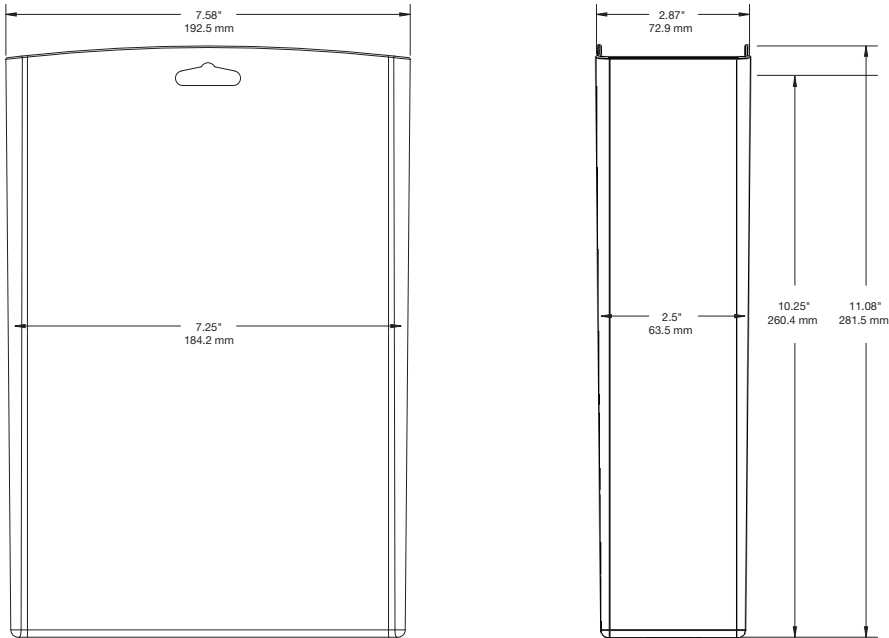

SPECIFICATIONS

Secure Box (SB1):

Secure Box (SB2):

SPECIFICATIONS

Secure Box (SB3):

Secure Box (SB4):

PRODUCT ORDERING

ORDER CODE	DESCRIPTION	DIMENSIONS – INTERNAL	CARTON QTY.
SB1	Secure Box	8"H x 5.5"W x 1.75"D	12
SB2	Secure Box	8"H x 5.5"W x 1.375"D	12
SB3	Secure Box	7.25"H x 7"W x 2.75"D	12
SB4	Secure Box	10.25"h x 7.25"W x 2.5"D	12