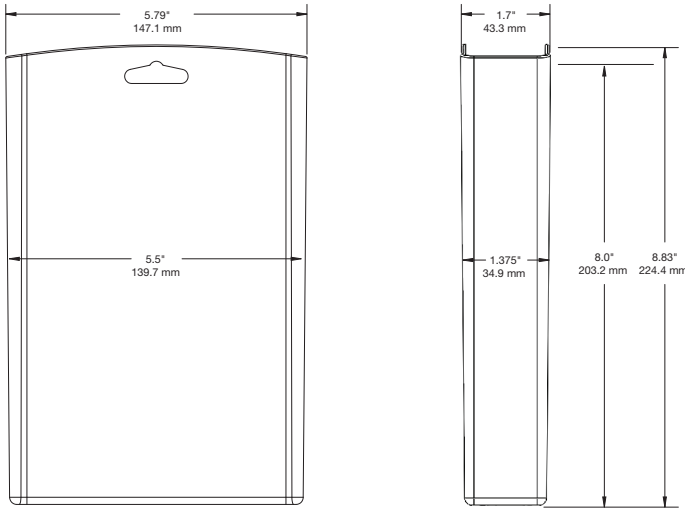

SPECIFICATIONS

Secure Box (SB1):

Secure Box (SB2):

SPECIFICATIONS

Secure Box (SB3):

Secure Box (SB4):

PRODUCT ORDERING

ORDER CODE	DESCRIPTION	DIMENSIONS – INTERNAL	CARTON QTY.
SB1	Secure Box	8"H x 5.5"W x 1.75"D	12
SB2	Secure Box	8"H x 5.5"W x 1.375"D	12
SB3	Secure Box	7.25"H x 7"W x 2.75"D	12
SB4	Secure Box	10.25"h x 7.25"W x 2.5"D	12