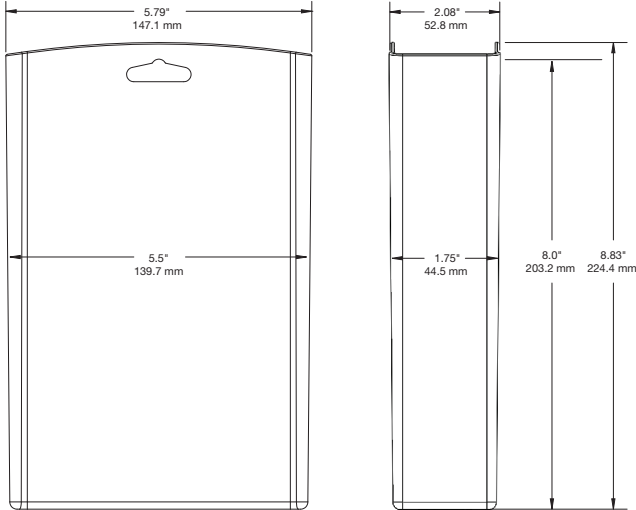

SPECIFICATIONS

Secure Box (SB1):

Secure Box (SB2):

SPECIFICATIONS

Secure Box (SB3):

Secure Box (SB4):

PRODUCT ORDERING

ORDER CODE	DESCRIPTION	DIMENSIONS – INTERNAL	CARTON QTY.
SB1	Secure Box	8"H x 5.5"W x 1.75"D	12
SB2	Secure Box	8"H x 5.5"W x 1.375"D	12
SB3	Secure Box	7.25"H x 7"W x 2.75"D	12
SB4	Secure Box	10.25"h x 7.25"W x 2.5"D	12