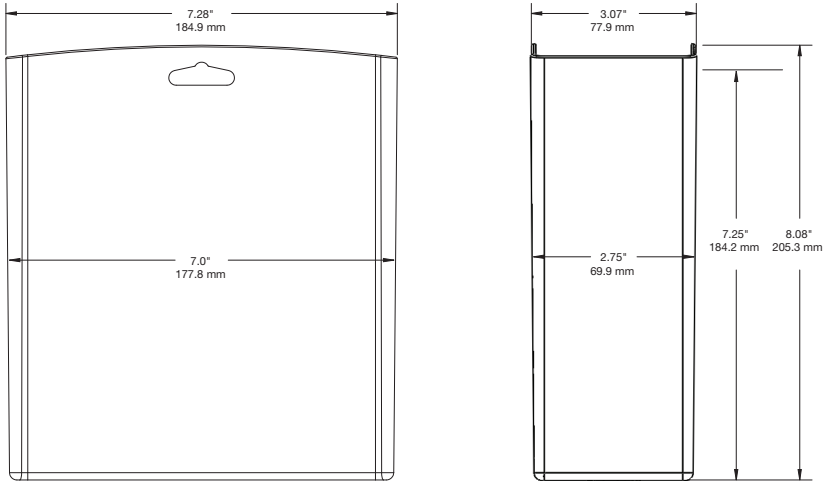

SPECIFICATIONS

Secure Box (SB1):

Secure Box (SB2):

SPECIFICATIONS

Secure Box (SB3):

Secure Box (SB4):

PRODUCT ORDERING

ORDER CODE	DESCRIPTION	DIMENSIONS – INTERNAL	CARTON QTY.
SB1	Secure Box	8"H x 5.5"W x 1.75"D	12
SB2	Secure Box	8"H x 5.5"W x 1.375"D	12
SB3	Secure Box	7.25"H x 7"W x 2.75"D	12
SB4	Secure Box	10.25"h x 7.25"W x 2.5"D	12