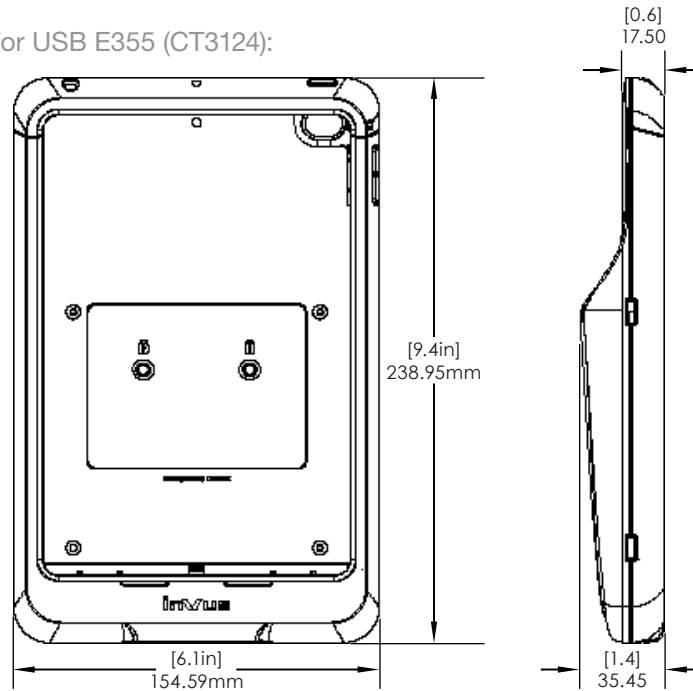

SPECIFICATIONS

ingenico Link 2500i Case (CT3120):

SPECIFICATIONS

Verifone E285 Case (CT3121):

SPECIFICATIONS

Verifone E280S Case (CT3123):

SPECIFICATIONS

iPad Mini 5 Case - Not for USB E355 (CT3124):

SPECIFICATIONS

Samsung Tab Active 3 Case (CT3125):

SPECIFICATIONS

Samsung XCOVER Pro Case (CT3126):

SPECIFICATIONS

Zebra TC5X w/ Zebra Rugged Cover Case (CT3127):

SPECIFICATIONS

ingenico Link2500 Standard Case (CT3128):