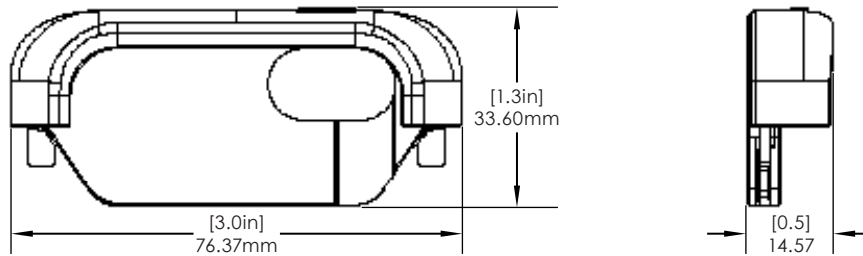

NE360 Handheld, Tablet & Payment Device Cases/ Technical Specifications

CT3141 Replacement Cap - 2 Pieces (CT3141-CAP):

CT3143 Replacement Cap - 2 Pieces (CT3143-CAP):

CT3149 & CT3152 Replacement Cap - 2 Pieces (CT3149-52-CAP):