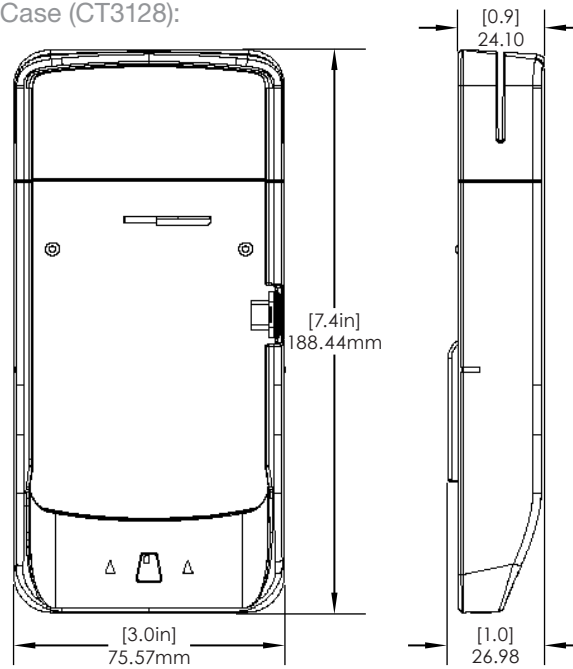

SPECIFICATIONS

Microsoft Surface Go 2/3 Case (CT3138):

SPECIFICATIONS

iPhone SE (Gen 2) 7/8 Case w/ USB for E355 (CT3139):

SPECIFICATIONS

ingenico iSMP4 Case (CT3141):

SPECIFICATIONS

Zebra TC21/26 Case (CT3143):