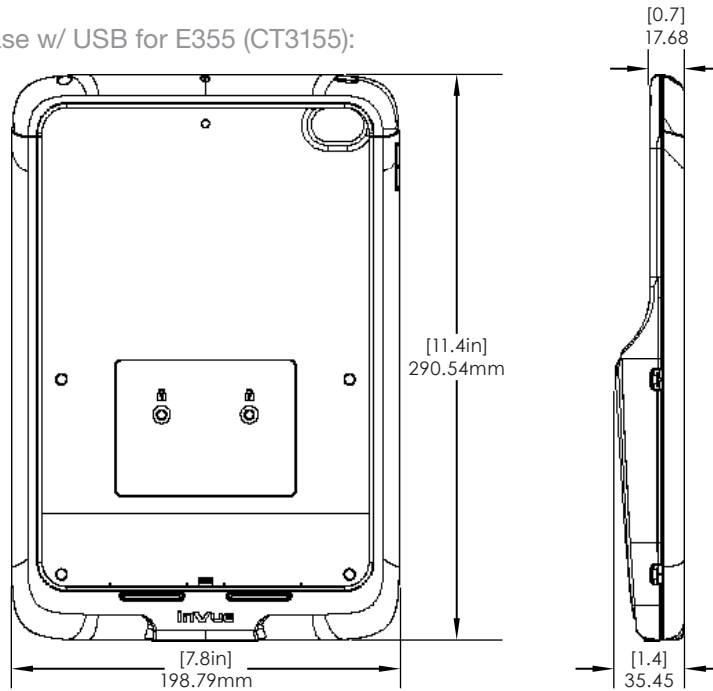

SPECIFICATIONS

iPad Mini 5 Case w/ USB for E355 (CT3154):

SPECIFICATIONS

iPad 10.2 Gen 7/8/9 Case w/ USB for E355 (CT3155):

SPECIFICATIONS

Handheld Case - iPhone 7/8 with Verifone E285 (CT3043):

CT3120 Replacement Cap - 2 Pieces (CT3120-CAP):