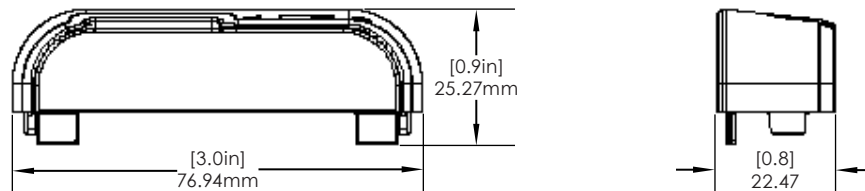

CT3123 Replacement Cap - 2 Pieces (CT3123-CAP):