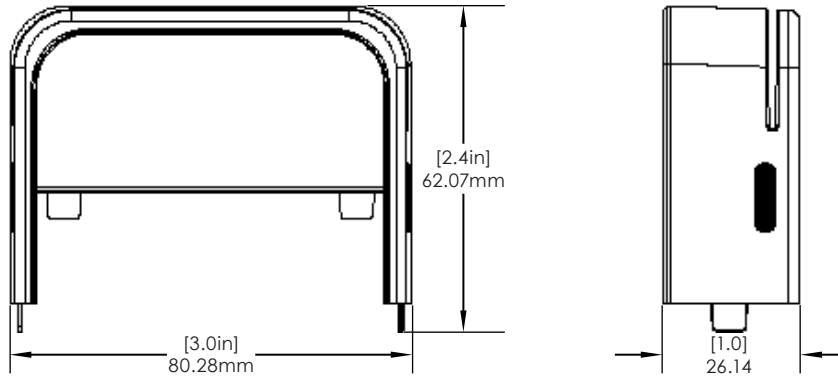

NE360 Handheld, Tablet & Payment Device Cases/ Technical Specifications

CT3150 Replacement Cap - 2 Pieces (CT3150-CAP):