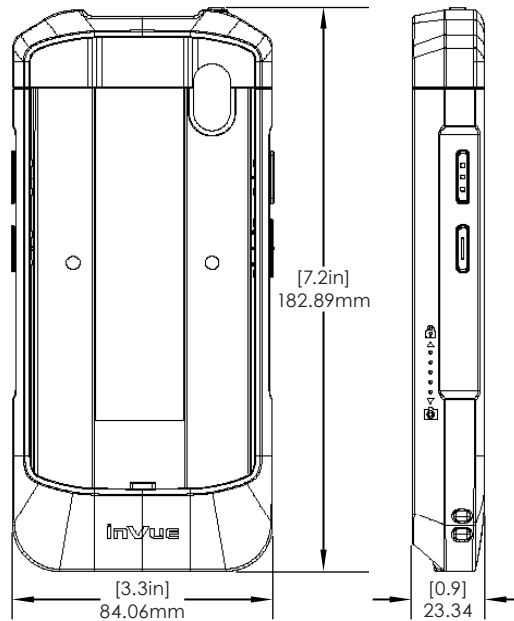

SPECIFICATIONS

Microsoft Surface Go 2/3 Case (CT3138):

SPECIFICATIONS

iPhone SE (Gen 2) 7/8 Case w/ USB for E355 (CT3139):

SPECIFICATIONS

ingenico iSMP4 Case (CT3141):

SPECIFICATIONS

Zebra TC21/26 Case (CT3143):