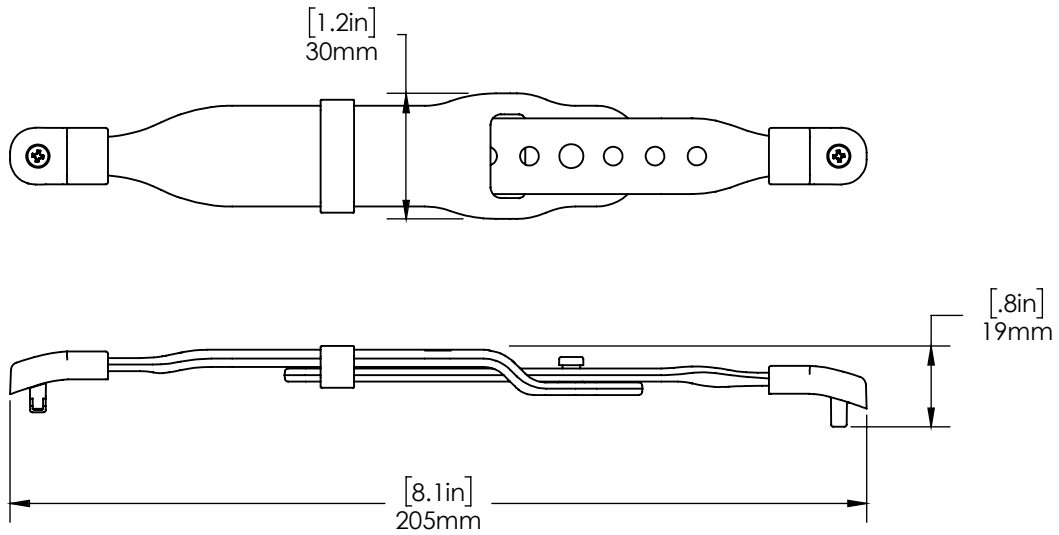

Replacement mPOS Payment Device Case Screws & Driver (CT3157):

SPECIFICATIONS

Replacement mPOS Tablet Rear Cover Adapter - 2 Pieces (CT3156):

SPECIFICATIONS

Replacement mPOS Tablet Case Handstrap - Comes Standard with all NE360T Tablet Cases (CT3074):