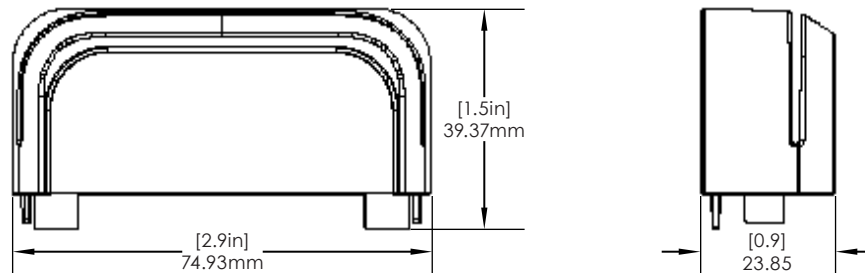

CT3121 Replacement Cap - 2 Pieces (CT3121-CAP):