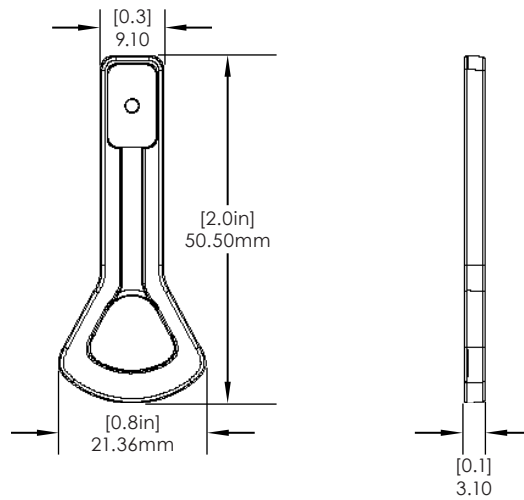

Replacement Shoulder Strap Clips, 2 Pieces - Comes Standard with all NE360T Tablet Cases (CT3151):