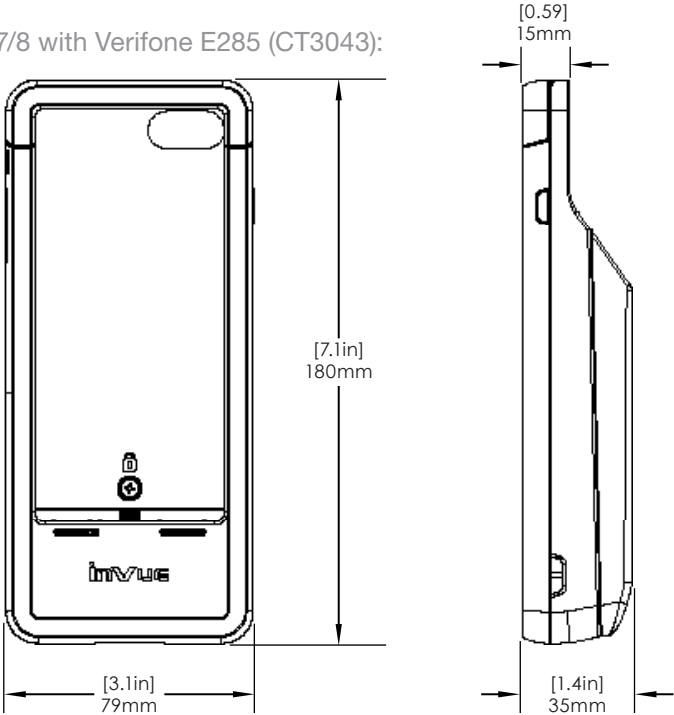

SPECIFICATIONS

iPad Mini 5 Case w/ USB for E355 (CT3154):

SPECIFICATIONS

iPad 10.2 Gen 7/8/9 Case w/ USB for E355 (CT3155):

SPECIFICATIONS

Handheld Case - iPhone 7/8 with Verifone E285 (CT3043):

CT3120 Replacement Cap - 2 Pieces (CT3120-CAP):