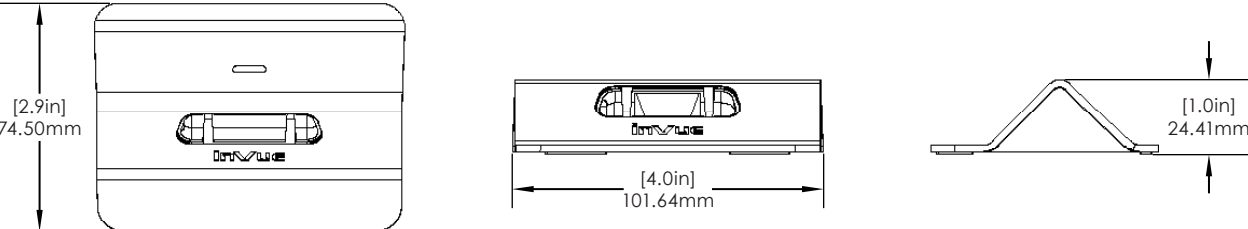

NE360 Handheld, Tablet & Payment Device Cases/ Technical Specifications

SPECIFICATIONS

mPOS Case Single Charger (CT3051):

mPOS Case 5up Gang Charger (CT3052):

SPECIFICATIONS

mPOS Case Counter Mount for Single Position Charger (CT3053):