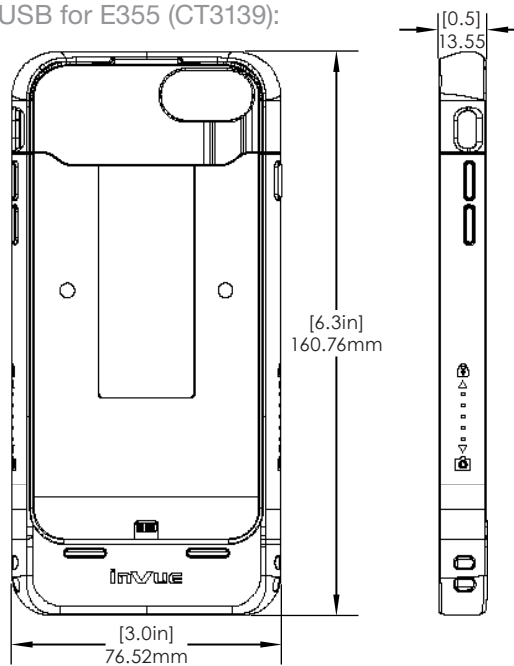

SPECIFICATIONS

iPhone SE (Gen 2) 7/8 Case w/ USB for E355 (CT3139):