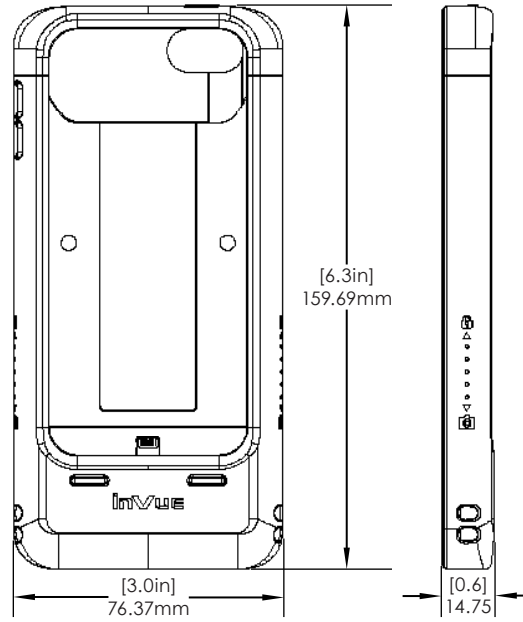

SPECIFICATIONS

iPod Gen 5/6/7 Case w/ USB for E355 (CT3149):