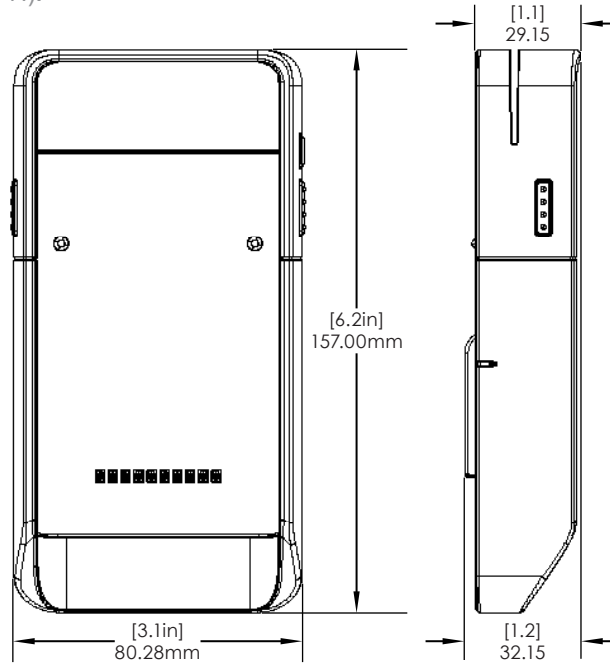

SPECIFICATIONS

Microsoft Surface Go 2/3 Case (CT3138):

SPECIFICATIONS

iPhone SE (Gen 2) 7/8 Case w/ USB for E355 (CT3139):

SPECIFICATIONS

ingenico iSMP4 Case (CT3141):

SPECIFICATIONS

Zebra TC21/26 Case (CT3143):