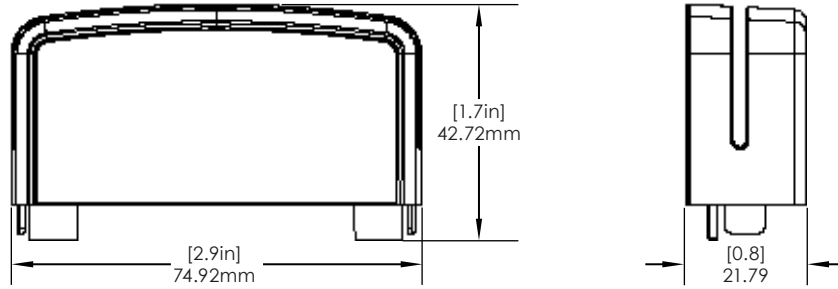

SPECIFICATIONS

iPad Mini 5 Case w/ USB for E355 (CT3154):

SPECIFICATIONS

iPad 10.2 Gen 7/8/9 Case w/ USB for E355 (CT3155):

SPECIFICATIONS

Handheld Case - iPhone 7/8 with Verifone E285 (CT3043):

CT3120 Replacement Cap - 2 Pieces (CT3120-CAP):