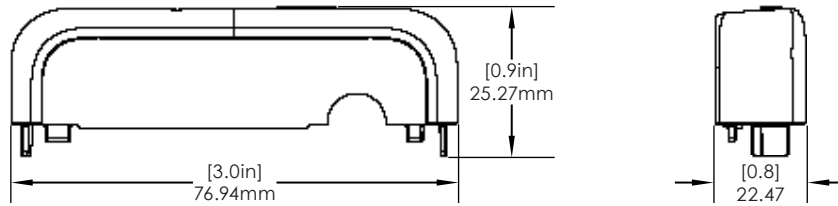

CT3126 Replacement Cap - 2 Pieces (CT3126-CAP):