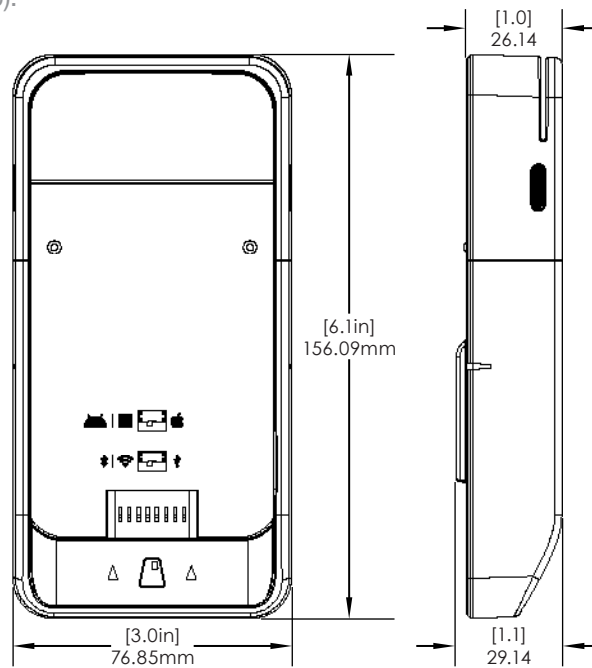

SPECIFICATIONS

Verifone E355 Case (CT3150):