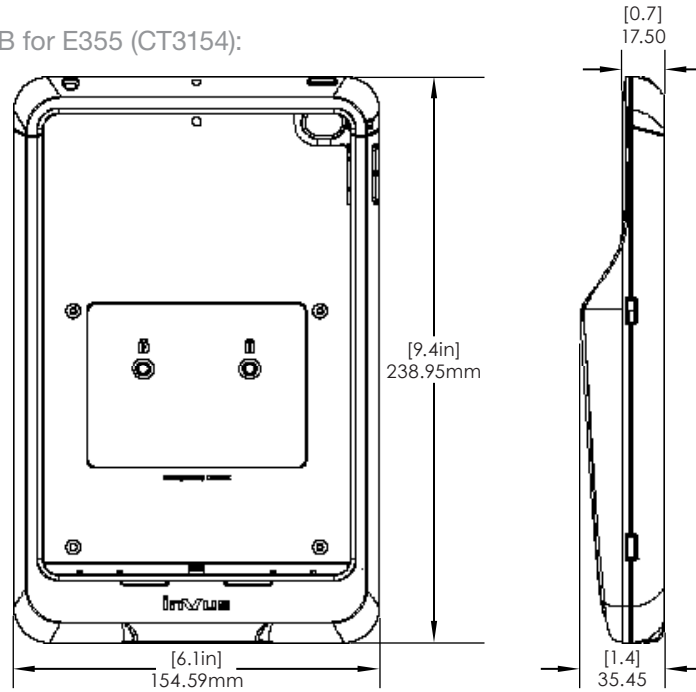

SPECIFICATIONS

iPad Mini 5 Case w/ USB for E355 (CT3154):