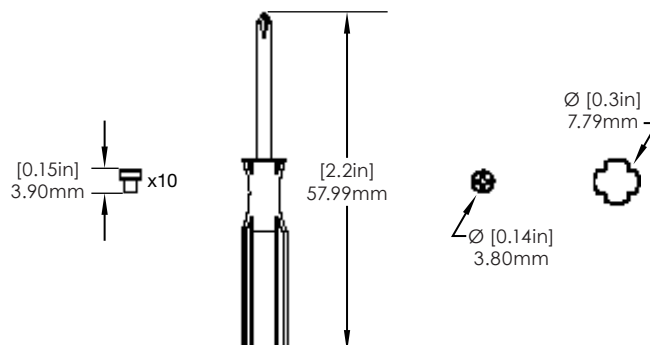

Replacement mPOS Payment Device Case Screws & Driver (CT3157):