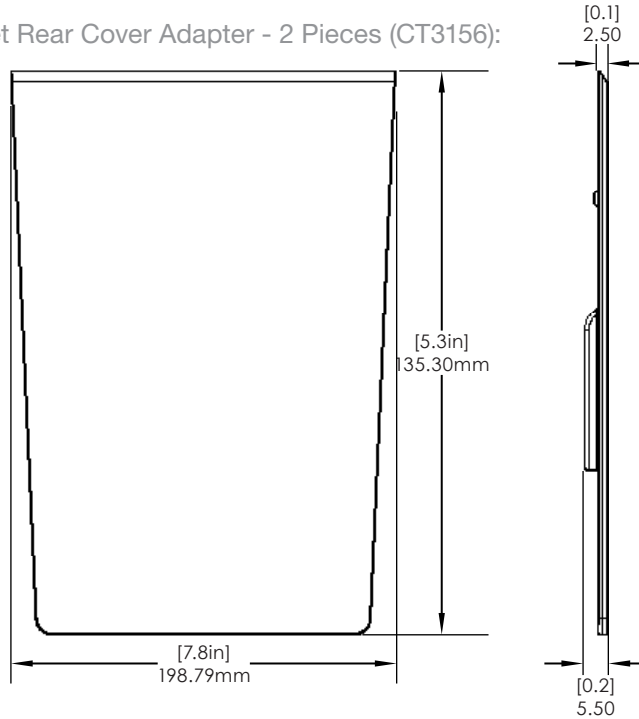

SPECIFICATIONS

Replacement mPOS Tablet Rear Cover Adapter - 2 Pieces (CT3156):