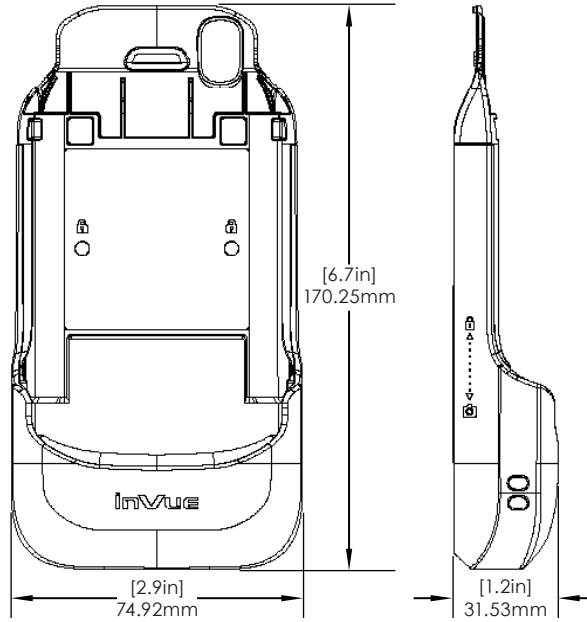

SPECIFICATIONS

Samsung Tab Active 3 Case (CT3125):

SPECIFICATIONS

Samsung XCOVER Pro Case (CT3126):

SPECIFICATIONS

Zebra TC5X w/ Zebra Rugged Cover Case (CT3127):

SPECIFICATIONS

ingenico Link2500 Standard Case (CT3128):

SPECIFICATIONS

Microsoft Surface Go 2/3 Case (CT3138):

SPECIFICATIONS

iPhone SE (Gen 2) 7/8 Case w/ USB for E355 (CT3139):

SPECIFICATIONS

ingenico iSMP4 Case (CT3141):

SPECIFICATIONS

Zebra TC21/26 Case (CT3143):