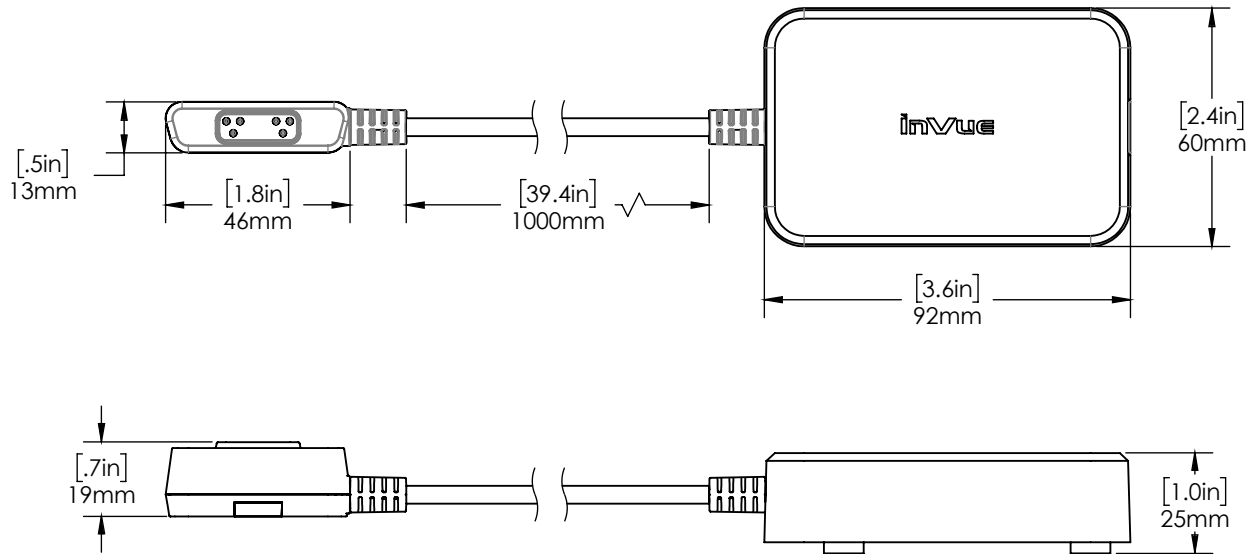

NE360 Handheld, Tablet & Payment Device Cases/ Technical Specifications

SPECIFICATIONS

mPOS Case Single Charger (CT3051):