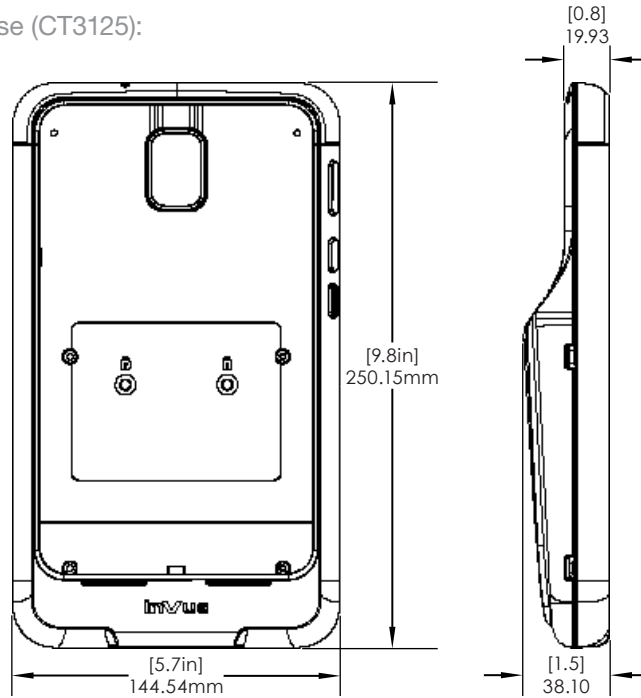

SPECIFICATIONS

ingenico Link 2500i Case (CT3120):

SPECIFICATIONS

Verifone E285 Case (CT3121):

SPECIFICATIONS

Verifone E280S Case (CT3123):

SPECIFICATIONS

iPad Mini 5 Case - Not for USB E355 (CT3124):

SPECIFICATIONS

Samsung Tab Active 3 Case (CT3125):

SPECIFICATIONS

Samsung XCOVER Pro Case (CT3126):

SPECIFICATIONS

Zebra TC5X w/ Zebra Rugged Cover Case (CT3127):

SPECIFICATIONS

ingenico Link2500 Standard Case (CT3128):