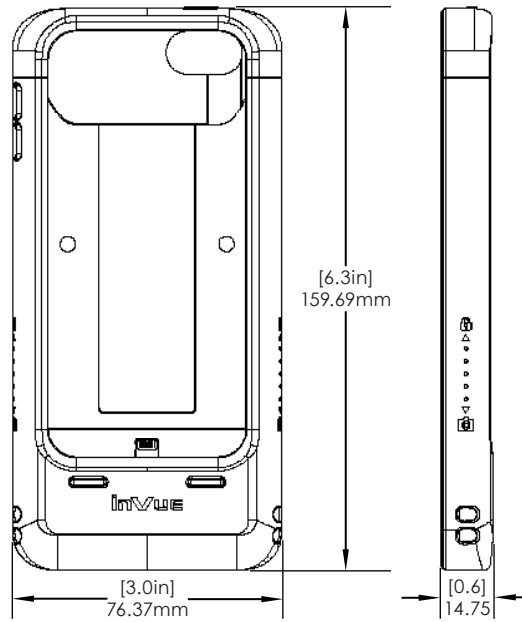

SPECIFICATIONS

iPod Gen 5/6/7 Case w/ USB for E355 (CT3149):

SPECIFICATIONS

Verifone E355 Case (CT3150):

SPECIFICATIONS

iPod Gen 5/6/7 Case - Not for USB E355 (CT3152):

SPECIFICATIONS

iPhone SE (Gen 2) 7/8 Case - Not for USB E355 (CT3153):