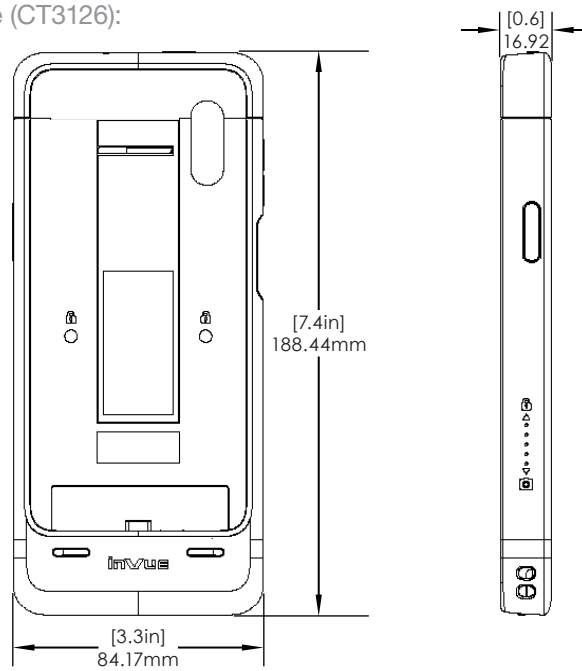

SPECIFICATIONS

Samsung XCOVER Pro Case (CT3126):