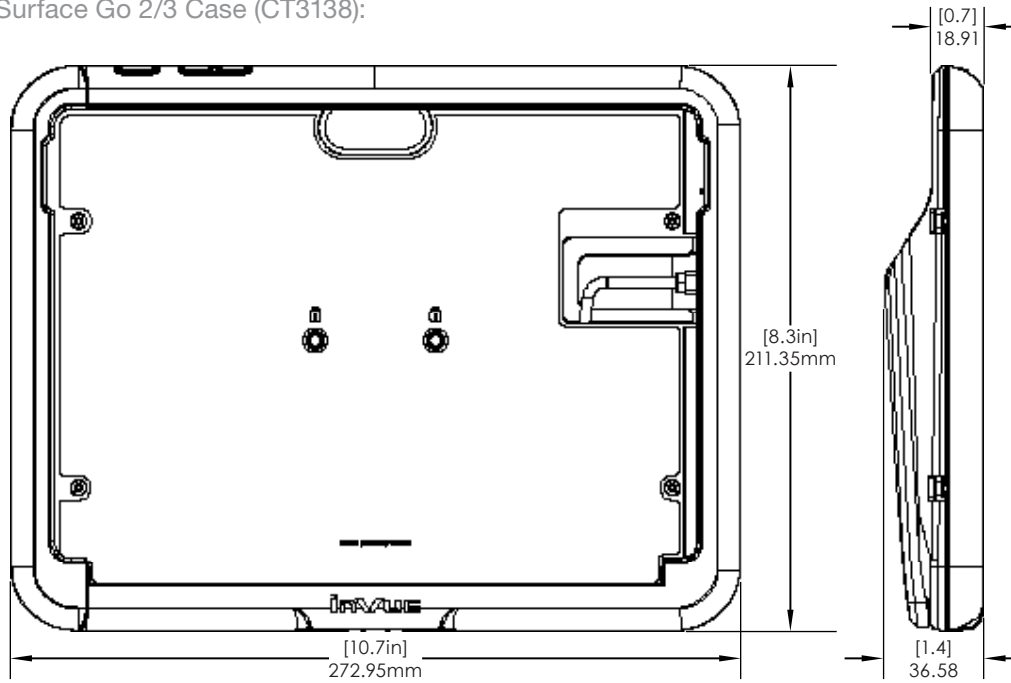

SPECIFICATIONS

Samsung Tab Active 3 Case (CT3125):

SPECIFICATIONS

Samsung XCOVER Pro Case (CT3126):

SPECIFICATIONS

Zebra TC5X w/ Zebra Rugged Cover Case (CT3127):

SPECIFICATIONS

ingenico Link2500 Standard Case (CT3128):

SPECIFICATIONS

Microsoft Surface Go 2/3 Case (CT3138):

SPECIFICATIONS

iPhone SE (Gen 2) 7/8 Case w/ USB for E355 (CT3139):

SPECIFICATIONS

ingenico iSMP4 Case (CT3141):

SPECIFICATIONS

Zebra TC21/26 Case (CT3143):