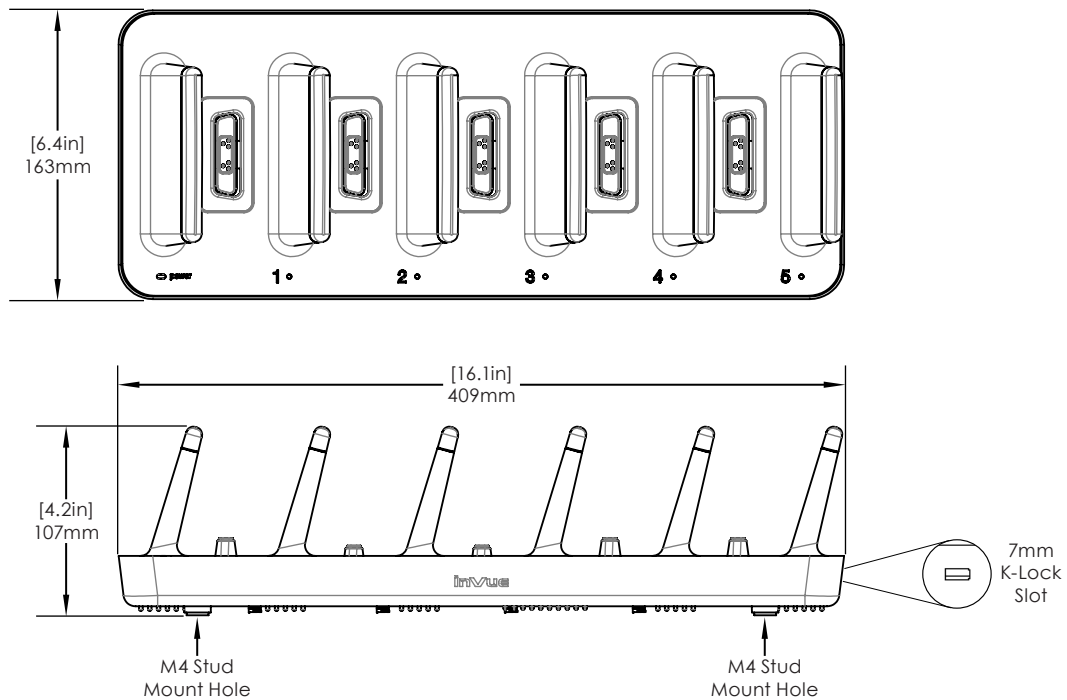

mPOS Case 5up Gang Charger (CT3052):