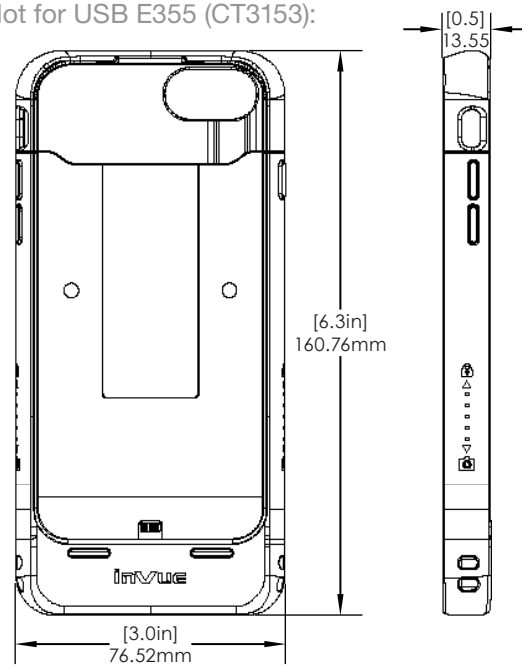

SPECIFICATIONS

iPod Gen 5/6/7 Case w/ USB for E355 (CT3149):

SPECIFICATIONS

Verifone E355 Case (CT3150):

SPECIFICATIONS

iPod Gen 5/6/7 Case - Not for USB E355 (CT3152):

SPECIFICATIONS

iPhone SE (Gen 2) 7/8 Case - Not for USB E355 (CT3153):