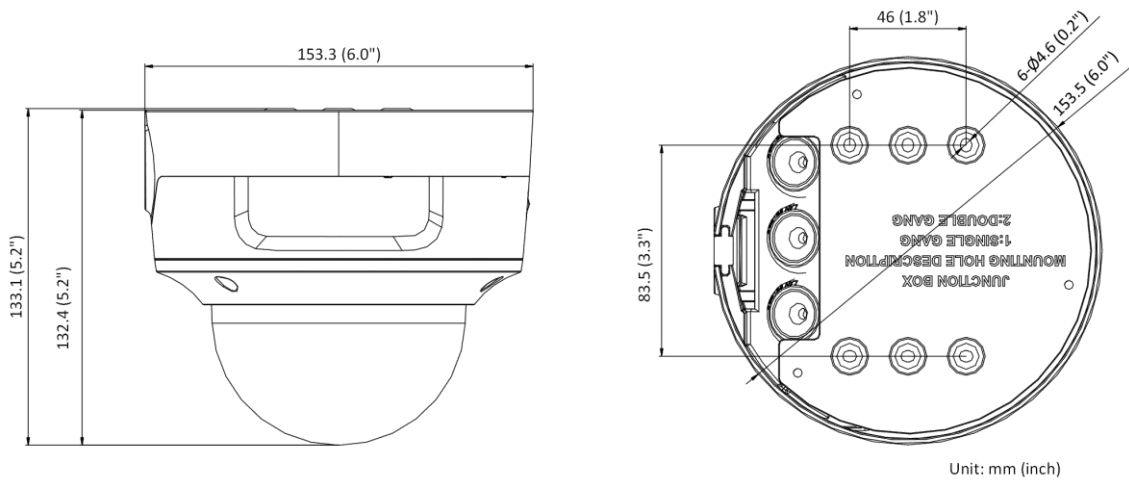

▪ **Dimension**

▪ **Accessory**

DS-1476ZJ-SUS
Corner Mount

DS-1473ZJ-155B
Wall Mount