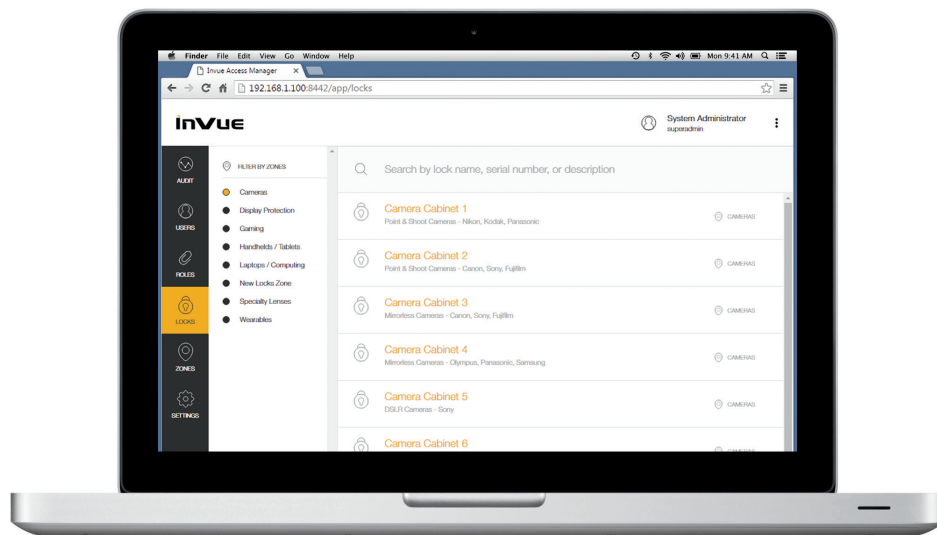

# Know who accessed what and when.

Access Manager logs every lock interaction for every associate, making it easy to detect associate activity that is suspicious. Through its intuitive user interface, individual associates can be enabled with access to cabinets on a department or even a lock by lock basis.

## DATA COLLECTION

The IR3 Key is the data conduit that allows Access Manager to provide you the knowledge of who accessed a position and when. Watch the video [here](#).

1

IR3 Key is deauthorized with employee PIN on Key Authorization Station