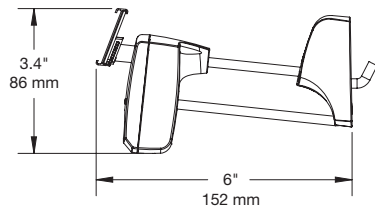

IR Locking Hook™

IR Locking Hook - 6" / 15cm (NL6):

IR Locking Hook - 7" / 18cm (NL7):

IR Locking Hook - 9" / 23cm (NL9):

IR Locking Hook™

IR Locking Hook - 11" / 28cm (NL11):

IR Locking Hook - 12" / 30.5cm (NL12):

IR Flexible Locking Hook - Single Wire 5.5" / 14cm (NFLOK5.5):

IR Locking Hook™

Product Ordering:

ORDER CODE	DESCRIPTION	CARTON QTY.
NFLOK5.5	IR Flexible Locking Hook - Single Wire (5.5" / 14cm)	25
NL6	IR Locking Hook - American Pegboard (6" / 15cm)	25
NL7	IR Locking Hook - American Pegboard (7" / 18cm)	25
NL7-NT	IR Locking Hook - American Pegboard / No Info Tag (7" / 18cm)	25
NL7FB	IR Locking Hook - Slatwall/Fastbak (7" / 18cm)	25
NL7FB-NT	IR Locking Hook - Fastbak / No Info Tag (7" / 18cm)	25
NL9	IR Locking Hook - American Pegboard (9" / 23cm)	25
NL9-NT	IR Locking Hook - American Pegboard / No Info Tag (9" / 23cm)	25
NL9E	IR Locking Hook - European Pegboard (9" / 23cm)	25
NL9FB	IR Locking Hook - Slatwall/Fastbak (9" / 23cm)	25
NL9FB-NT	IR Locking Hook - Fastbak / No Info Tag (9" / 23cm)	25
NL11	IR Locking Hook - American Pegboard (11" / 28cm)	25
NL12	IR Locking Hook - American Pegboard (12" / 30.5cm)	25