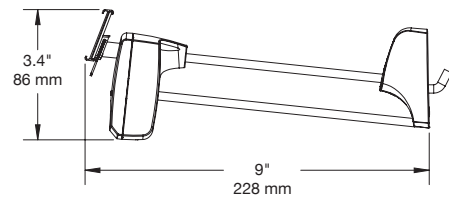

IR Locking Hook™

IR Locking Hook - 6" / 15cm (NL6):

IR Locking Hook - 7" / 18cm (NL7):

IR Locking Hook - 9" / 23cm (NL9):

IR Locking Hook™

IR Locking Hook - 11" / 28cm (NL11):

IR Locking Hook - 12" / 30.5cm (NL12):

IR Flexible Locking Hook - Single Wire 5.5" / 14cm (NFLOK5.5):

IR Locking Hook™

Product Ordering:

ORDER CODE	DESCRIPTION	CARTON QTY.
NFLOK5.5	IR Flexible Locking Hook - Single Wire (5.5" / 14cm)	25
NL6	IR Locking Hook - American Pegboard (6" / 15cm)	25
NL7	IR Locking Hook - American Pegboard (7" / 18cm)	25
NL7-NT	IR Locking Hook - American Pegboard / No Info Tag (7" / 18cm)	25
NL7FB	IR Locking Hook - Slatwall/Fastbak (7" / 18cm)	25
NL7FB-NT	IR Locking Hook - Fastbak / No Info Tag (7" / 18cm)	25
NL9	IR Locking Hook - American Pegboard (9" / 23cm)	25
NL9-NT	IR Locking Hook - American Pegboard / No Info Tag (9" / 23cm)	25
NL9E	IR Locking Hook - European Pegboard (9" / 23cm)	25
NL9FB	IR Locking Hook - Slatwall/Fastbak (9" / 23cm)	25
NL9FB-NT	IR Locking Hook - Fastbak / No Info Tag (9" / 23cm)	25
NL11	IR Locking Hook - American Pegboard (11" / 28cm)	25
NL12	IR Locking Hook - American Pegboard (12" / 30.5cm)	25