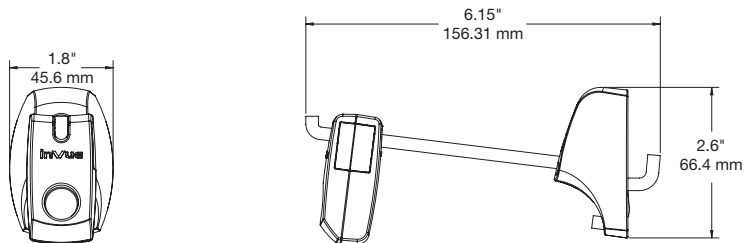

IR Locking Hook™

IR Locking Hook - 6" / 15cm (NL6):

IR Locking Hook - 7" / 18cm (NL7):

IR Locking Hook - 9" / 23cm (NL9):

IR Locking Hook™

IR Locking Hook - 11" / 28cm (NL11):

IR Locking Hook - 12" / 30.5cm (NL12):

IR Flexible Locking Hook - Single Wire 5.5" / 14cm (NFLOK5.5):

IR Locking Hook™

Product Ordering:

ORDER CODE	DESCRIPTION	CARTON QTY.
NFLOK5.5	IR Flexible Locking Hook - Single Wire (5.5" / 14cm)	25
NL6	IR Locking Hook - American Pegboard (6" / 15cm)	25
NL7	IR Locking Hook - American Pegboard (7" / 18cm)	25
NL7-NT	IR Locking Hook - American Pegboard / No Info Tag (7" / 18cm)	25
NL7FB	IR Locking Hook - Slatwall/Fastbak (7" / 18cm)	25
NL7FB-NT	IR Locking Hook - Fastbak / No Info Tag (7" / 18cm)	25
NL9	IR Locking Hook - American Pegboard (9" / 23cm)	25
NL9-NT	IR Locking Hook - American Pegboard / No Info Tag (9" / 23cm)	25
NL9E	IR Locking Hook - European Pegboard (9" / 23cm)	25
NL9FB	IR Locking Hook - Slatwall/Fastbak (9" / 23cm)	25
NL9FB-NT	IR Locking Hook - Fastbak / No Info Tag (9" / 23cm)	25
NL11	IR Locking Hook - American Pegboard (11" / 28cm)	25
NL12	IR Locking Hook - American Pegboard (12" / 30.5cm)	25