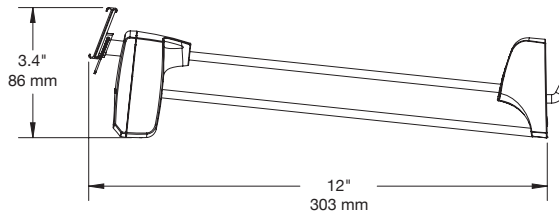

IR Locking Hook™

IR Locking Hook - 6" / 15cm (NL6):

IR Locking Hook - 7" / 18cm (NL7):

IR Locking Hook - 9" / 23cm (NL9):

IR Locking Hook™

IR Locking Hook - 11" / 28cm (NL11):

IR Locking Hook - 12" / 30.5cm (NL12):

IR Flexible Locking Hook - Single Wire 5.5" / 14cm (NFLOK5.5):

IR Locking Hook™

Product Ordering:

ORDER CODE	DESCRIPTION	CARTON QTY.
NFLOK5.5	IR Flexible Locking Hook - Single Wire (5.5" / 14cm)	25
NL6	IR Locking Hook - American Pegboard (6" / 15cm)	25
NL7	IR Locking Hook - American Pegboard (7" / 18cm)	25
NL7-NT	IR Locking Hook - American Pegboard / No Info Tag (7" / 18cm)	25
NL7FB	IR Locking Hook - Slatwall/Fastbak (7" / 18cm)	25
NL7FB-NT	IR Locking Hook - Fastbak / No Info Tag (7" / 18cm)	25
NL9	IR Locking Hook - American Pegboard (9" / 23cm)	25
NL9-NT	IR Locking Hook - American Pegboard / No Info Tag (9" / 23cm)	25
NL9E	IR Locking Hook - European Pegboard (9" / 23cm)	25
NL9FB	IR Locking Hook - Slatwall/Fastbak (9" / 23cm)	25
NL9FB-NT	IR Locking Hook - Fastbak / No Info Tag (9" / 23cm)	25
NL11	IR Locking Hook - American Pegboard (11" / 28cm)	25
NL12	IR Locking Hook - American Pegboard (12" / 30.5cm)	25