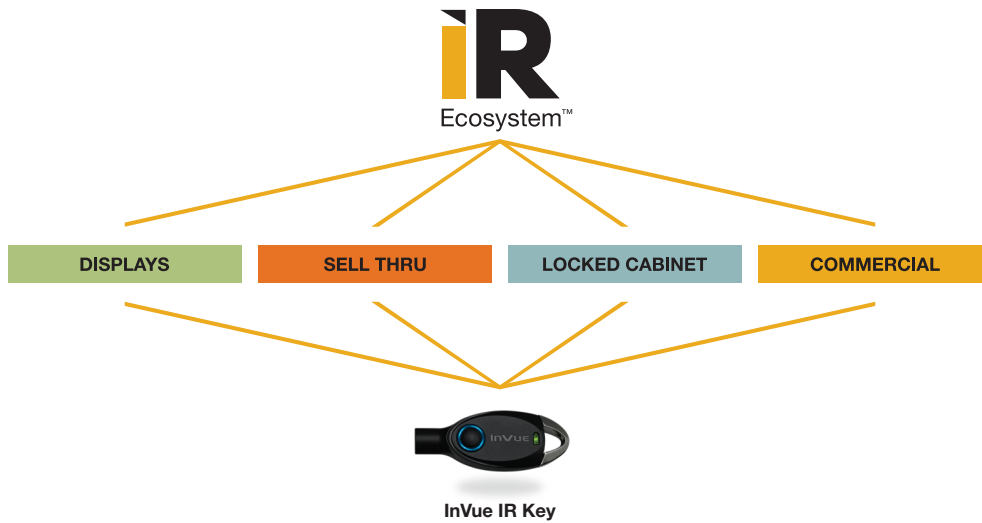

IR Locking Hook™

Highest level of peg hook security for today's premium accessories.

IR Locking Hooks provide the highest level of protection for high value accessories versus traditional magnetic or mechanical hooks. The integrated lock with swivel design allows for easy access to load and unload merchandise with the IR2 Key. The Locking Hook base is engineered to lock and unlock easily for quick plan-o-gram updates. IR Locking Hook is a part of InVue's exclusive IR Ecosystem™, the only storewide single key security system that protects high theft merchandise.

IR Locking Hook™

Features and benefits

- 1 IR2 Key compatibility for fast access to merchandise to better serve the consumer
- 2 IR locking system provides superior security versus traditional magnetic or mechanical locks
- 3 IR2 Key times out after 12 hours, making a lost or stolen key useless
- 4 Engineered external body provides increased strength and enhanced resistance to attacks
- 5 Locking Hook base is engineered to lock and unlock easily for quick plan-o-gram updates
- 6 Integrated lock with swivel design allows for easy access to load and unload merchandise
- 7 Compatible with Fastbak system for an easy fit with a variety of slotwall features (not pictured here)

IR Locking Hook™

A storewide single key security system for all your high theft merchandise.

One key and four categories of tough security products provide you multiple, store-wide security solutions. The IR Ecosystem™ allows you to safely open display, and access, your high theft merchandise and ensures that store associates always have the right key at the right time.