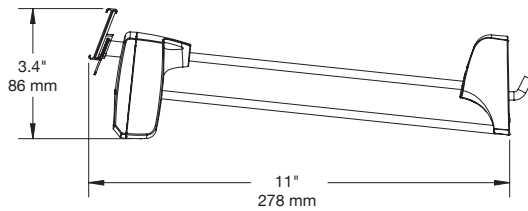

IR Locking Hook™

IR Locking Hook - 6" / 15cm (NL6):

IR Locking Hook - 7" / 18cm (NL7):

IR Locking Hook - 9" / 23cm (NL9):

IR Locking Hook™

IR Locking Hook - 11" / 28cm (NL11):

IR Locking Hook - 12" / 30.5cm (NL12):

IR Flexible Locking Hook - Single Wire 5.5" / 14cm (NFLOK5.5):

IR Locking Hook™

Product Ordering:

ORDER CODE	DESCRIPTION	CARTON QTY.
NFLOK5.5	IR Flexible Locking Hook - Single Wire (5.5" / 14cm)	25
NL6	IR Locking Hook - American Pegboard (6" / 15cm)	25
NL7	IR Locking Hook - American Pegboard (7" / 18cm)	25
NL7-NT	IR Locking Hook - American Pegboard / No Info Tag (7" / 18cm)	25
NL7FB	IR Locking Hook - Slatwall/Fastbak (7" / 18cm)	25
NL7FB-NT	IR Locking Hook - Fastbak / No Info Tag (7" / 18cm)	25
NL9	IR Locking Hook - American Pegboard (9" / 23cm)	25
NL9-NT	IR Locking Hook - American Pegboard / No Info Tag (9" / 23cm)	25
NL9E	IR Locking Hook - European Pegboard (9" / 23cm)	25
NL9FB	IR Locking Hook - Slatwall/Fastbak (9" / 23cm)	25
NL9FB-NT	IR Locking Hook - Fastbak / No Info Tag (9" / 23cm)	25
NL11	IR Locking Hook - American Pegboard (11" / 28cm)	25
NL12	IR Locking Hook - American Pegboard (12" / 30.5cm)	25