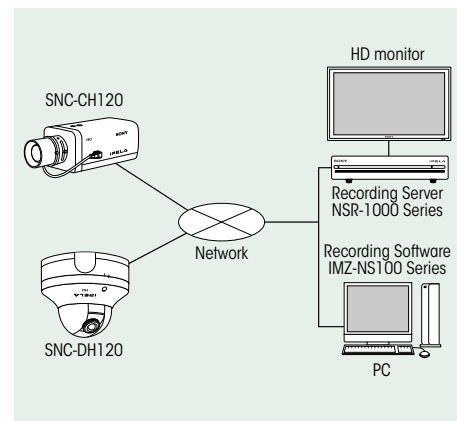

*1 Removable IR Cut Filter.

* The SNC-DH120 includes software developed by the OpenSSL Project for use in the OpenSSL Toolkit (<http://www.openssl.org>).

SYSTEM CONFIGURATION