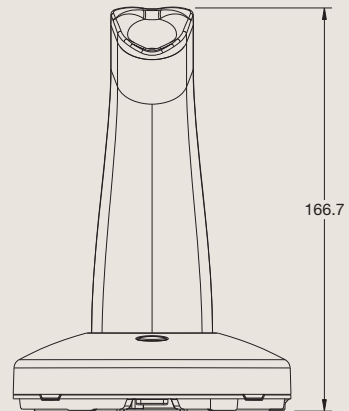

base dimensions

unit dimensions

Base dimensions for the HC8007 and HC8008 are the same

HC8007

HC8008

It's as easy as 1-2-3! Mount the device. Attach merchandise. Activate system.

Perfect Placement™

Returns merchandise to the ideal position every time.

New!

Retractable lanyards provide clean merchandise displays.

CORPORATE OFFICE // North America// 704.752.6513// 888.55.INVUE
EUROPEAN OFFICE // The Netherlands // +31.23.8900150
ASIAN OFFICE // Singapore // +65.6766.4844