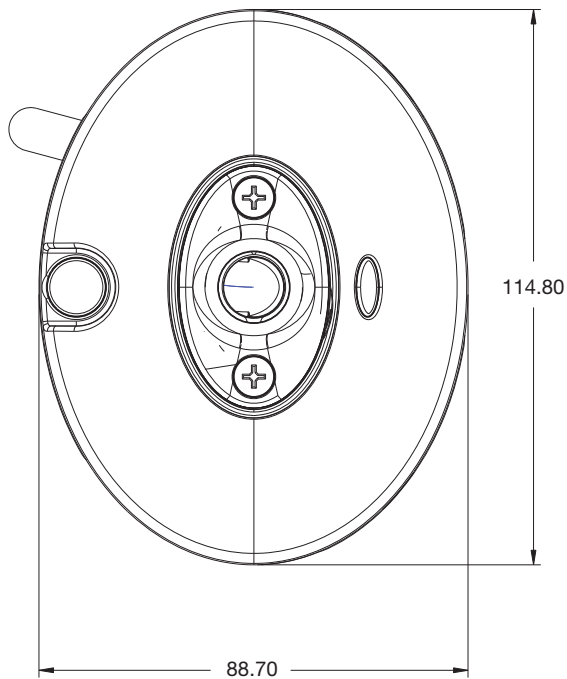

inVUE
SECURITY PRODUCTS™

invuesecurity.com
©2010 InVue Security Products

base dimensions

unit dimensions

Base dimensions for the HC8007 and HC8008 are the same

HC8007

HC8008

It's as easy as 1-2-3! Mount the device. Attach merchandise. Activate system.