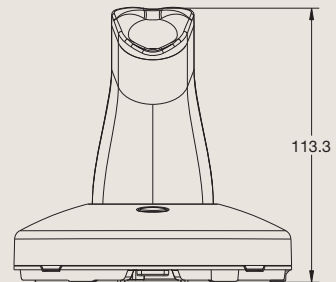

base dimensions

unit dimensions

Base dimensions for the HC8007 and HC8008 are the same

HC8007

HC8008

It's as easy as 1-2-3! Mount the device. Attach merchandise. Activate system.

Perfect Placement™

Returns merchandise to the ideal position every time.

New!

Retractable lanyards provide clean merchandise displays.

CORPORATE OFFICE // North America// 704.752.6513// 888.55.INVUE
EUROPEAN OFFICE // The Netherlands // +31.23.8900150
ASIAN OFFICE // Singapore // +65.6766.4844